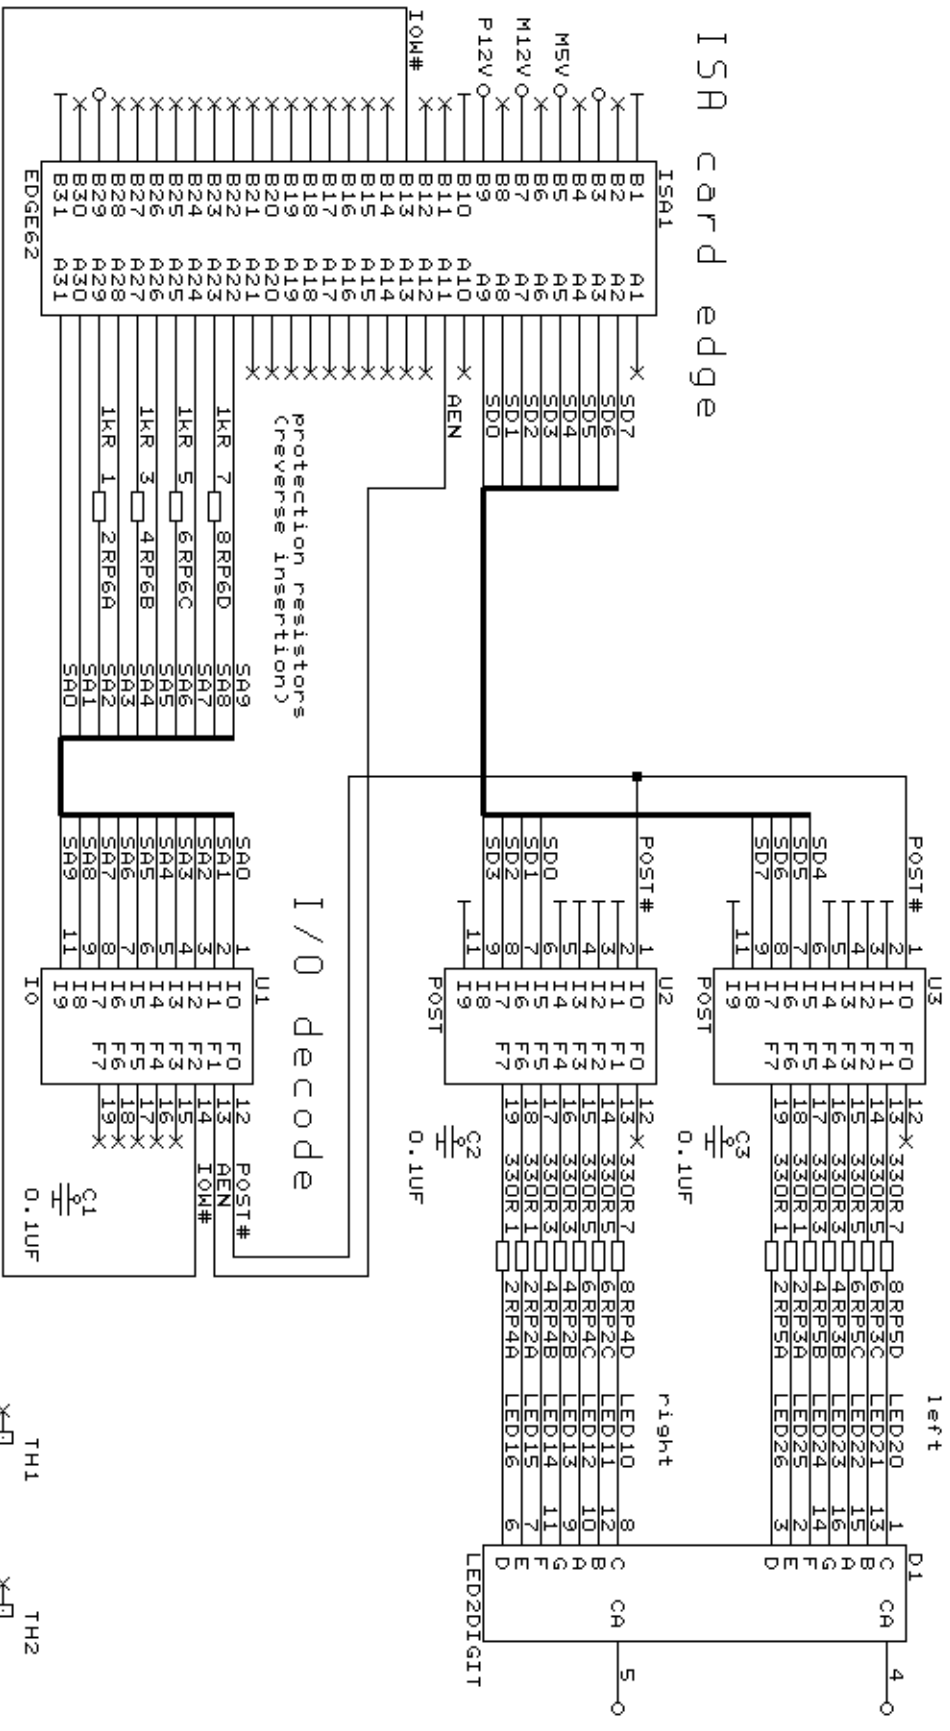

ISA card edge

Power LEDs

(C)1998 PC Engines

Title		POST card
Size Document	Number	POST
Date:	March 30, 1999	Sheet 1 of 1
REV	2A	